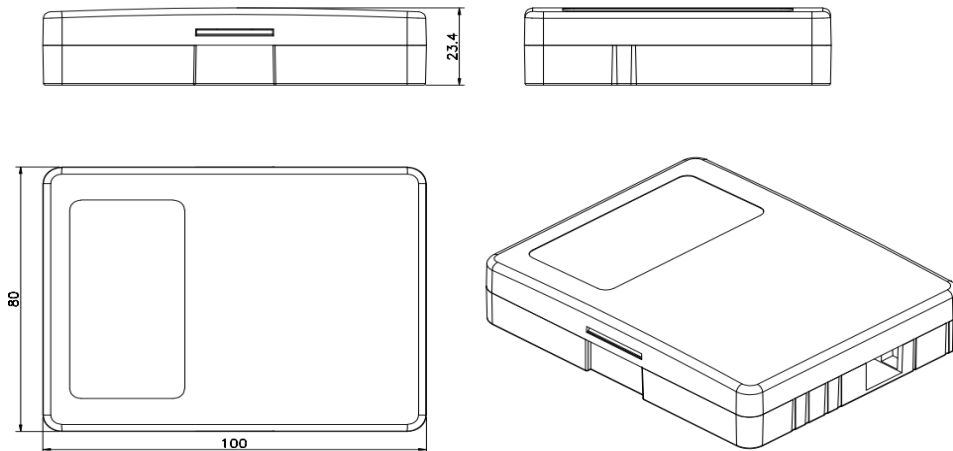

Optical Fiber Distribution Box

TECHNICAL DATA SHEET

**2-Core Fiber Optic Plastic Box (Indoor
Faceplate) with Internal Cassette**

2-Core Fiber Optic Plastic Box (Indoor Faceplate) with Internal Cassette

Basic Information:

Material : ABS

Installation : Wallmount and desk

Color : White

Size:

Diagram: