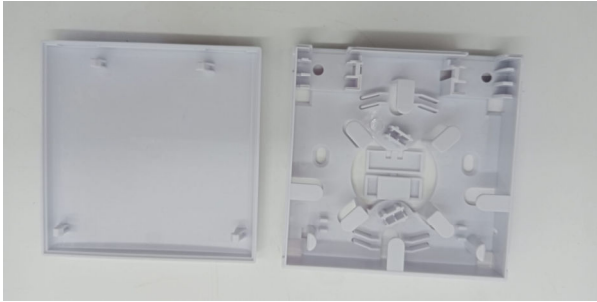

## Optical Fiber Distribution Box

## 2-Core Fiber Optic Plastic Box (Indoor Faceplate) Without Cassette

## **2-Core Fiber Optic Plastic Box (Indoor Faceplate)** **Without Cassette**

### **Description:**

- Used in the end termination of residential building
- and villas, to fix and splice with pigtails.
- Made of ABS plastic, the cover is inserted into
- base.
- Reasonable design, suitable for 1pc SC duplex
- adapter
- 4pcs cable entry ports, max cable dimension 8mm,
- cable can be entry without cutting.
- It can be installed on the wall and table.
- Size: 164\*102.8\*20mm, weight: 110g.
- Color: white.